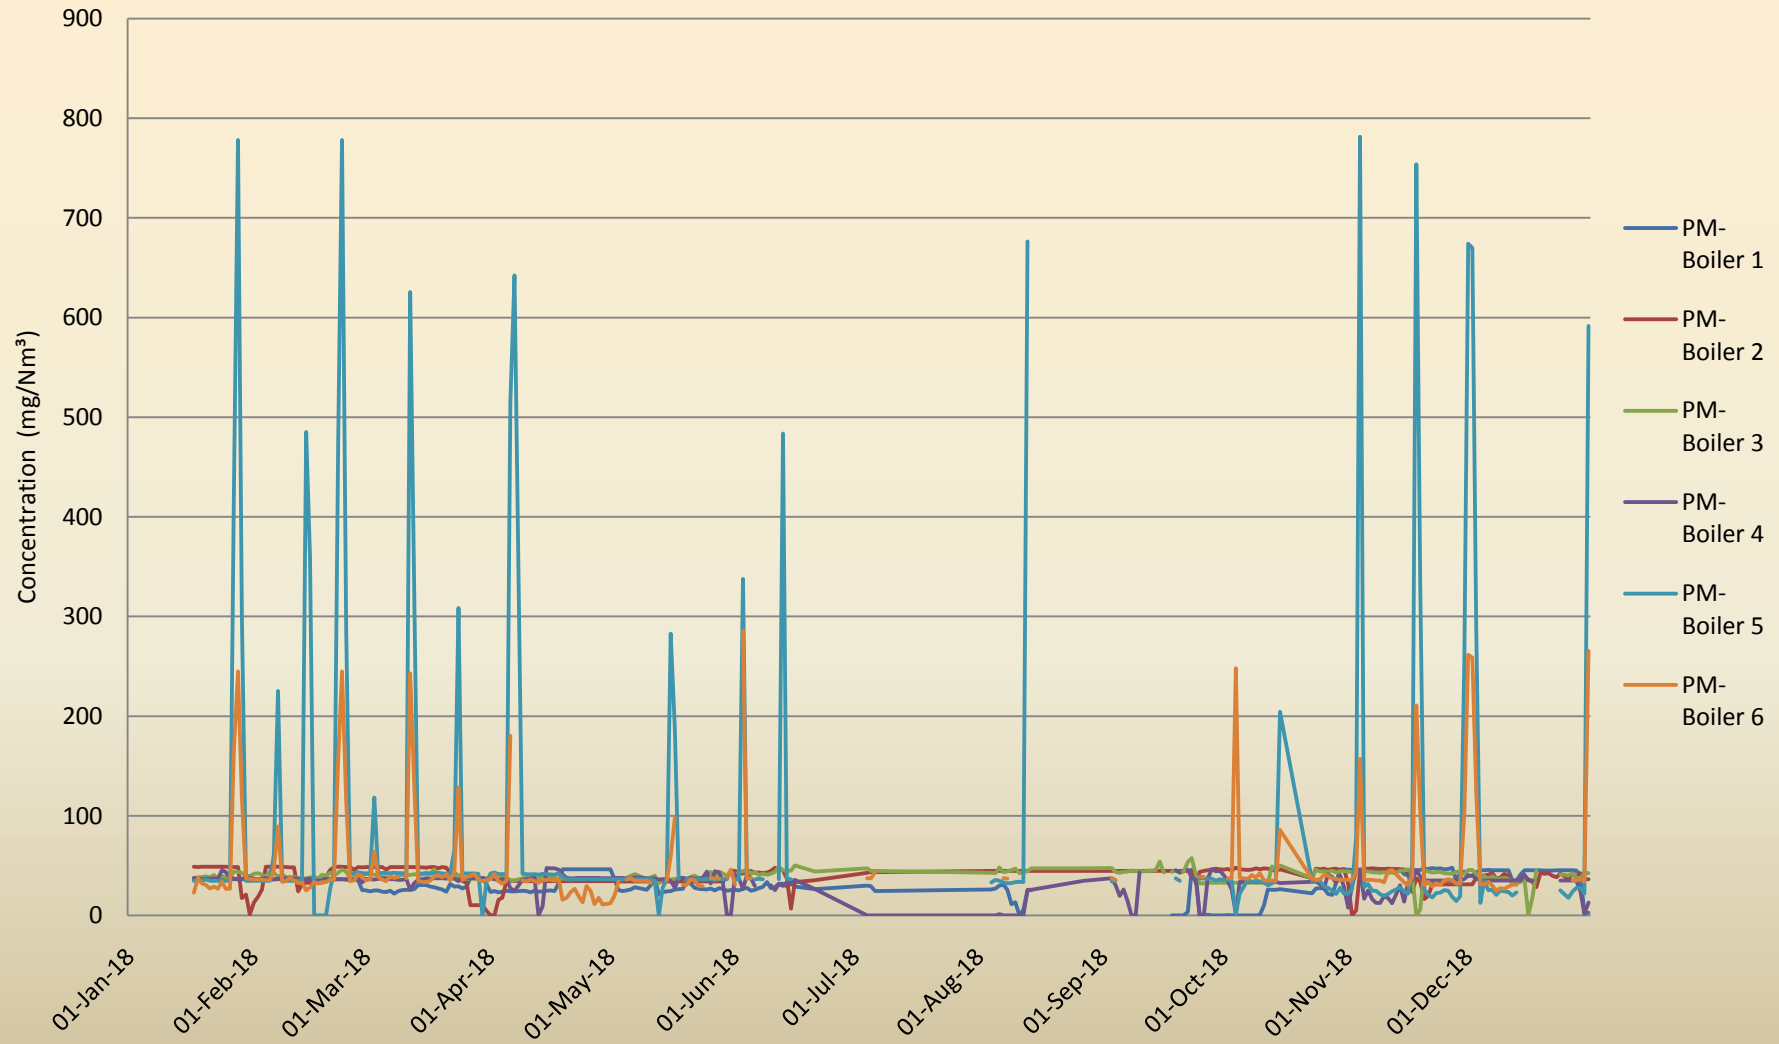

### Annual Emission Trend of Particulate Matter in M/s. Saasan Power Ltd. (Reliance), Dist. Singrauli (M.P.)

### Annual Emission Trend of Gaseous in M/s. Saasan Power Ltd. (Reliance), Dist. Singrauli (M.P.)